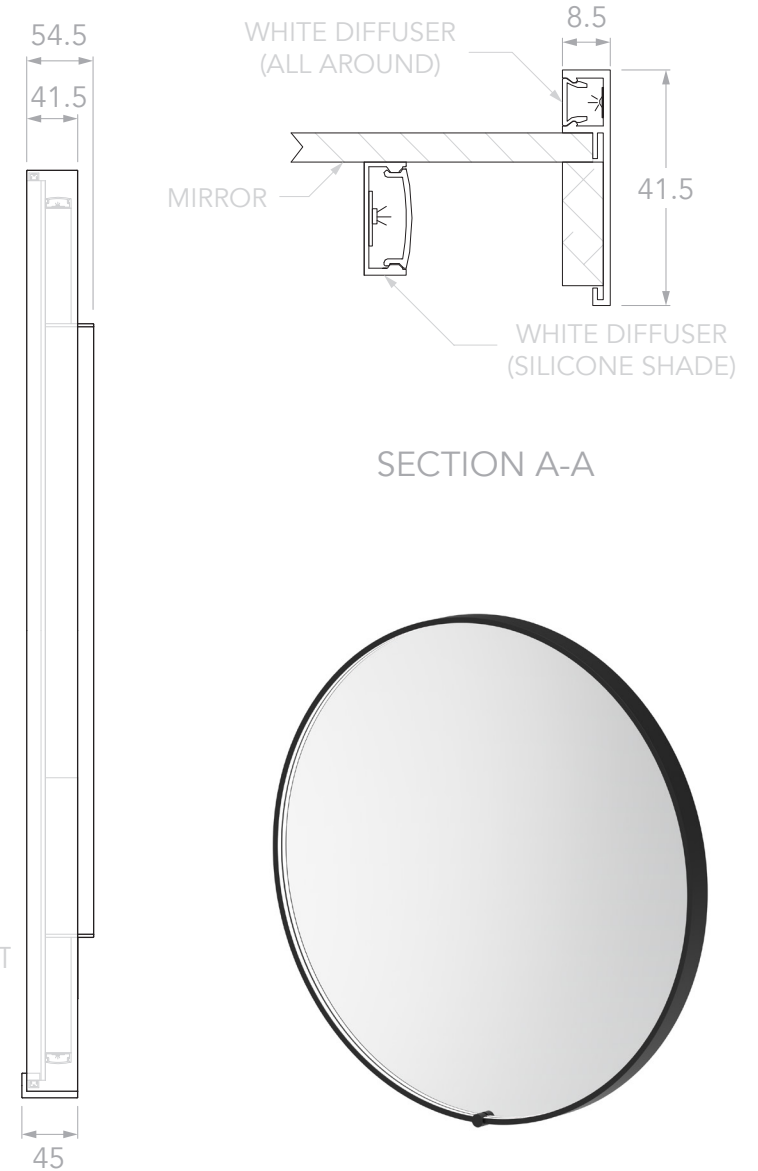

LED: 2216 / 12V / 240PCS / M / 6000K  
 LED LENGTH: 2.3 LM: 2300  
 BACKLIT: 2835 / 12V / 120PCS / 9.6W / M / 3000K  
 LED LENGTH: 2.1 LM:2100  
 SAA IP44

PRODUCT:	SERA ROUND LED MIRROR	STYLE:	LED MIRROR
SIZE:	750W x 750H x 54.5D	MATERIAL:	ALUMINIUM FRAME
CODE:	SMSER7575*	FINISH*:	MATTE BLACK (SMSER7575BK) MATTE WHITE (SMSER7575WH) BRUSHED BRASS (SMSER7575BB)
VERSION: 01	DATE: 06/11/2023		

**NOTES:**  
 DIMENSIONS ARE NOMINAL. DO NOT DRILL OR ROUGH IN UNTIL YOU HAVE RECEIVED AND MEASURED YOUR PRODUCT.  
 ALL DIMENSIONS ARE IN MILLIMETRES. DO NOT MEASURE FROM DRAWING.  
 ELECTRICAL ROUGH IN REQUIRED. ALL ELECTRICAL WORK TO BE CARRIED OUT BY A LICENCED ELECTRICIAN.  
 MIRROR COMES WITH SAA PLUG INSTALLED.