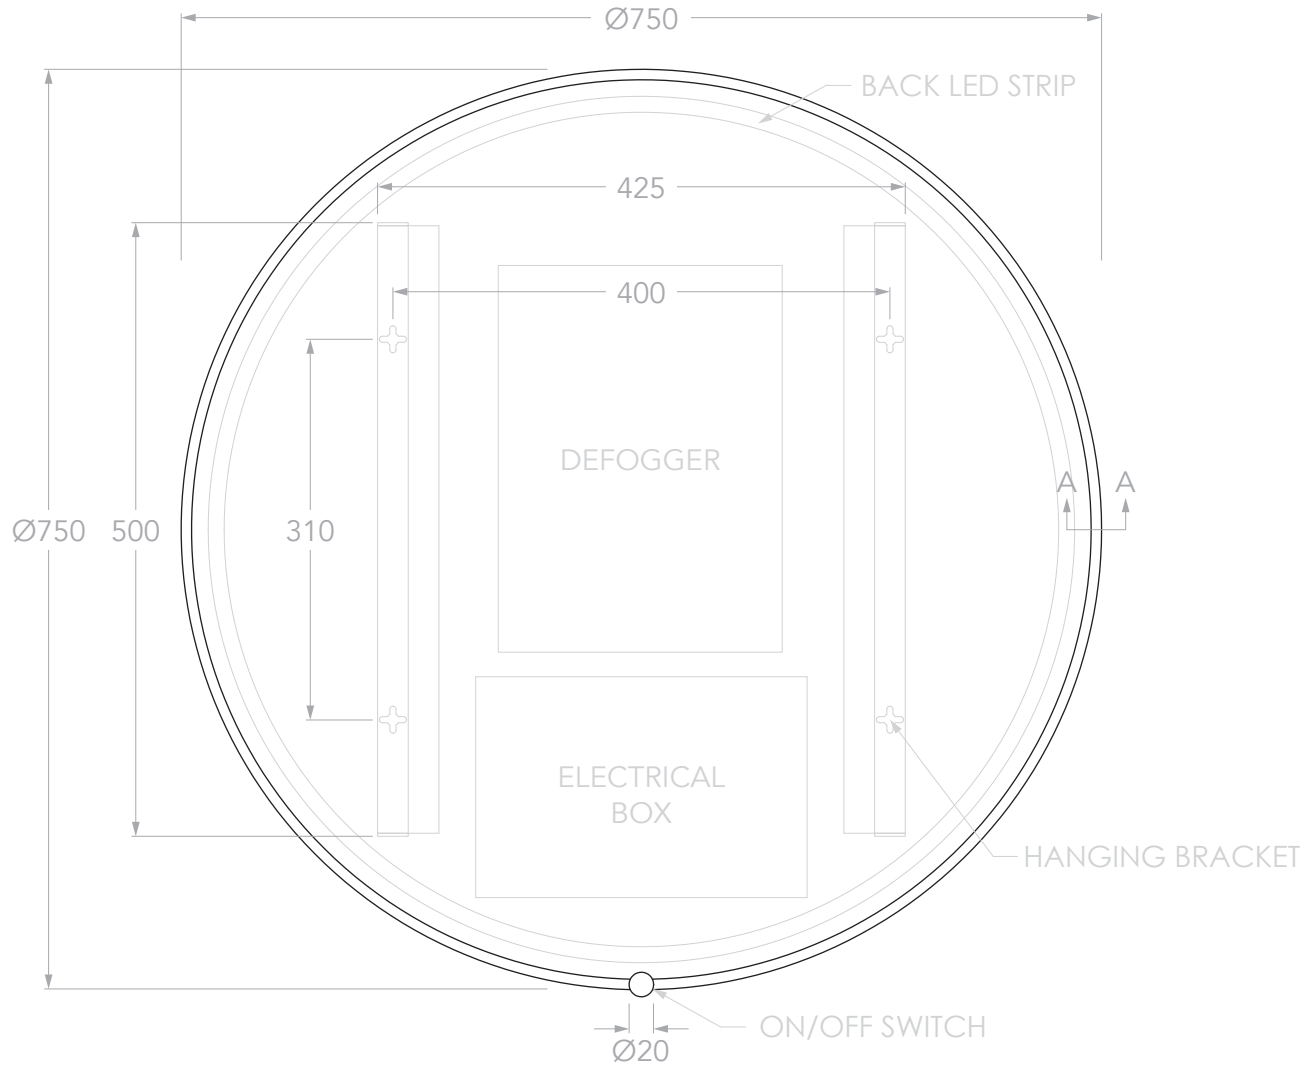

LED: 2216 / 12V / 240PCS / M / 6000K  
 LED LENGTH: 2.3 LM: 2300  
 BACKLIT: 2835 / 12V / 120PCS / 9.6W / M / 3000K  
 LED LENGTH: 2.1 LM:2100  
 SAA IP44

PRODUCT:	SERA ROUND LED MIRROR	STYLE:	LED MIRROR
SIZE:	750W x 750H x 54.5D	MATERIAL:	ALUMINIUM FRAME
CODE:	SMSER7575*	FINISH*:	MATTE BLACK (SMSER7575BK) MATTE WHITE (SMSER7575WH) BRUSHED BRASS (SMSER7575BB)
VERSION: 01	DATE: 06/11/2023		

**NOTES:**  
 DIMENSIONS ARE NOMINAL. DO NOT DRILL OR ROUGH IN UNTIL YOU HAVE RECEIVED AND MEASURED YOUR PRODUCT.  
 ALL DIMENSIONS ARE IN MILLIMETRES. DO NOT MEASURE FROM DRAWING.  
 ELECTRICAL ROUGH IN REQUIRED. ALL ELECTRICAL WORK TO BE CARRIED OUT BY A LICENCED ELECTRICIAN.  
 MIRROR COMES WITH SAA PLUG INSTALLED.